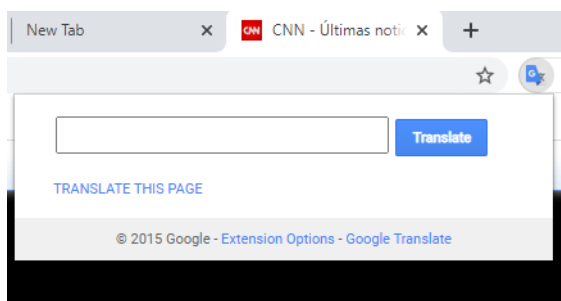

## Google Translate Extension within Google Chrome

Google 'Chrome Web Store' and search for 'Google Translate' and click 'Add to Chrome'.

The extension will become available if you click the extensions in your browser bar. You can then 'Pin' it to your browser bar.

After clicking on the icon you will be able to select 'Translate this Page'. You will be then prompted to select a language. The extension will translate the entire webpage into the selected language.

Once logged into your self service account you will be able to minimize the left side menu bar by clicking on the 'Pin' icon on the top left of the webpage.