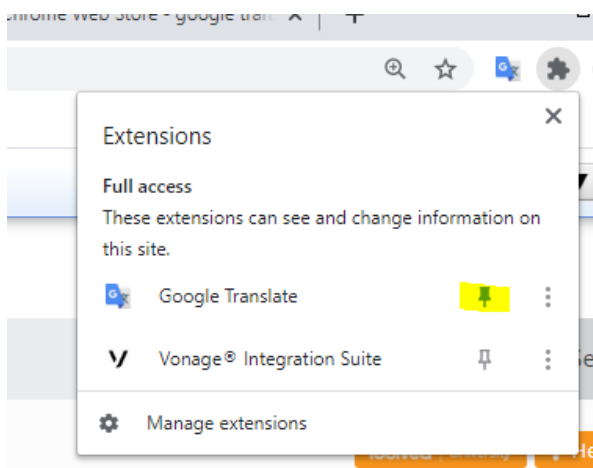

## Google Translate Extension within Google Chrome

Google 'Chrome Web Store' and search for 'Google Translate' and click 'Add to Chrome'.

The extension will become available if you click the extensions in your browser bar. You can then 'Pin' it to your browser bar.

After clicking on the icon you will be able to select 'Translate this Page'. You will be then prompted to select a language. The extension will translate the entire webpage into the selected language.

Once logged into your self service account you will be able to minimize the left side menu bar by clicking on the 'Pin' icon on the top left of the webpage.