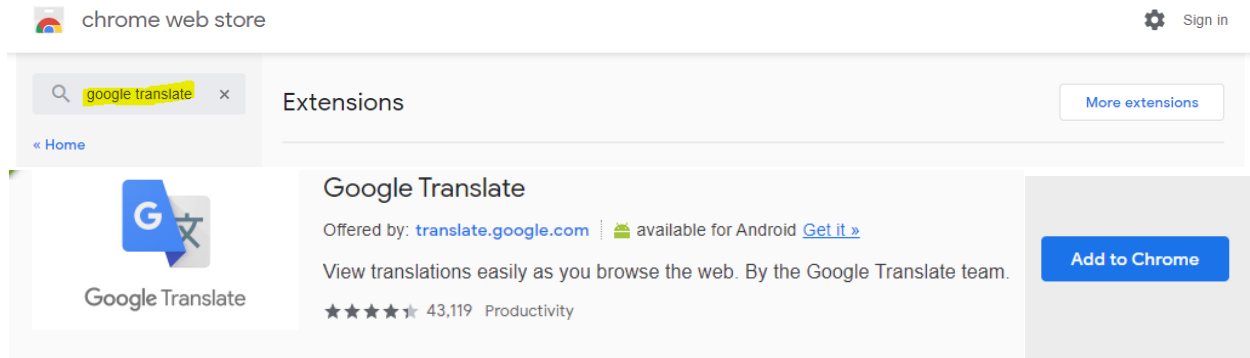

## Google Translate Extension within Google Chrome

Google 'Chrome Web Store' and search for 'Google Translate' and click 'Add to Chrome'.

The extension will become available if you click the extensions in your browser bar. You can then 'Pin' it to your browser bar.

After clicking on the icon you will be able to select 'Translate this Page'. You will be then prompted to select a language. The extension will translate the entire webpage into the selected language.

Once logged into your self service account you will be able to minimize the left side menu bar by clicking on the 'Pin' icon on the top left of the webpage.